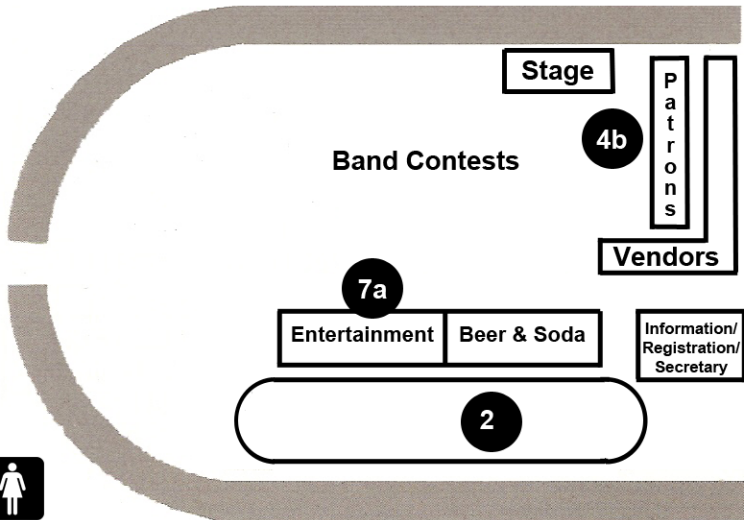

Vendor Parking Area

Grandstand

Food Vendors

Band Tuning Area

Food & Soda

(Saturday Only)

Band Contests

Stage

Patrons

Vendors

Entertainment

Beer & Soda

Information/Registration/Secretary

5K Start

Beer Tent

Vendors

Grove Stage

Entertainment (Saturday Only)

4a

Band Tuning Area

ATM

Gate 3

P

Gate 2

Main Entrance

P

Gate 1

Exit to Route 146